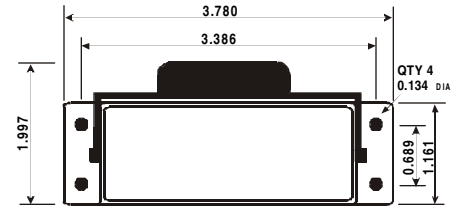

CONNECTORS - POWER

HOT RUNNER TEMP CONTROL

MC5TC-FB
5 ZONE

MC8TC-FB
8 ZONE

MC12TC-FB
12 ZONE

CONNECTORS - THERMOCOUPLE

5 ZONE

8 ZONE

12 ZONE

MC5TC-FB

MC8TC-FB

MC12TC-FB

PART#	MTC-5	MTC-8	MTC-12
ZONES	5	8	12
L(in)	3.662	4.449	5.512
A(in)	3.268	4.055	5.118

CABLES - POWER & THERMOCOUPLE

POWER CABLES

MC5P-X 5-ZONE "X" ft
MC8P-X 8-ZONE "X" ft
MC12P-X 12-ZONE "X" ft

T/C CABLE 5 ZONE

MC5TC-10 10ft CABLE
MC5TC-20 20ft CABLE

T/C CABLE 8 ZONE

MC8TC-10 10ft CABLE
MC8TC-20 20ft CABLE

T/C CABLE 12 ZONE

MC12TC-10 10ft
MC12TC-20 20ft

POWER CONNECTOR

THERMOCOUPLE CONNECTOR