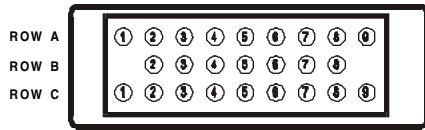

T/C CABLE 5 ZONE

MC5TC-10 10ft CABLE
MC5TC-20 20ft CABLE

T/C CABLE 8 ZONE

MC8TC-10 10ft CABLE
MC8TC-20 20ft CABLE

T/C CABLE 12 ZONE

MC12TC-10 10ft
MC12TC-20 20ft

POWER CONNECTOR

THERMOCOUPLE CONNECTOR

ZONE	ROW	TERMINAL
1	A	1 & 2
2	A	3 & 4
3	A	5 & 6
4	A	7 & 8
5	B	2 & 3
6	B	4 & 5

ZONE	ROW	TERMINAL
7	B	6 & 7
8	C	1 & 2
9	C	3 & 4
10	C	5 & 6
11	C	7 & 8
12	A & C	9

5, 8, 12+ ZONE - TERMINAL MOUNTING BOXES

SINGLE CONNECTOR BOXES