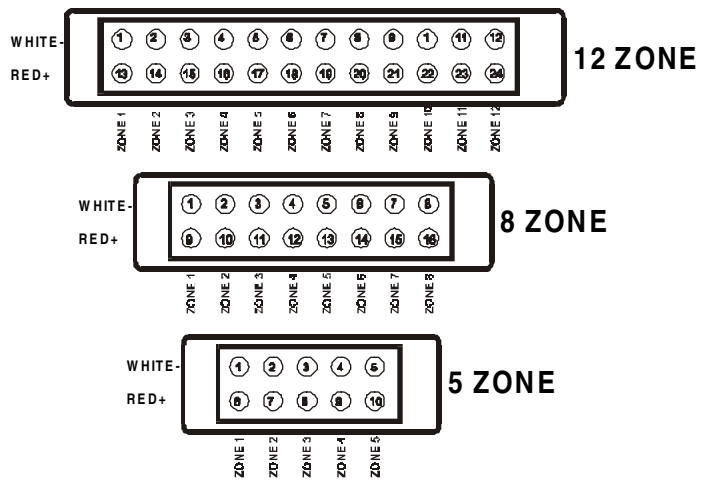

12 ZONE

MC5TC-FB

MC8TC-FB

MC12TC-FB

PART#	MTC-5	MTC-8	MTC-12
ZONES	5	8	12
L(in)	3.662	4.449	5.512
A(in)	3.268	4.055	5.118

CABLES - POWER & THERMOCOUPLE

POWER CABLES

MC5P-X 5-ZONE "X" ft
MC8P-X 8-ZONE "X" ft
MC12P-X 12-ZONE "X" ft

T/C CABLE 5 ZONE

MC5TC-10 10ft CABLE
MC5TC-20 20ft CABLE

T/C CABLE 8 ZONE

MC8TC-10 10ft CABLE
MC8TC-20 20ft CABLE

T/C CABLE 12 ZONE

MC12TC-10 10ft
MC12TC-20 20ft

POWER CONNECTOR

THERMOCOUPLE CONNECTOR

ZONE	ROW	TERMINAL
1	A	1 & 2
2	A	3 & 4
3	A	5 & 6
4	A	7 & 8
5	B	2 & 3
6	B	4 & 5

ZONE	ROW	TERMINAL
7	B	6 & 7
8	C	1 & 2
9	C	3 & 4
10	C	5 & 6
11	C	7 & 8
12	A & C	9

5, 8, 12+ ZONE - TERMINAL MOUNTING BOXES

SINGLE CONNECTOR BOXES