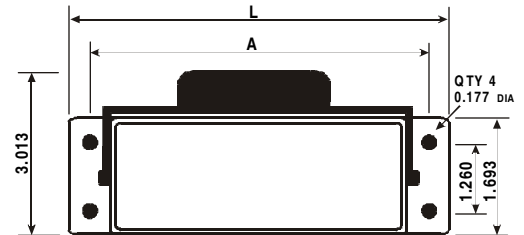

CONNECTORS - POWER

HOT RUNNER TEMP CONTROL

MC5TC-FB
5 ZONE

MC8TC-FB
8 ZONE

MC12TC-FB
12 ZONE

CONNECTORS - THERMOCOUPLE

5 ZONE

8 ZONE

12 ZONE

MC5TC-FB

MC8TC-FB

MC12TC-FB

PART#	MTC-5	MTC-8	MTC-12
ZONES	5	8	12
L(in)	3.662	4.449	5.512
A(in)	3.268	4.055	5.118

CABLES - POWER & THERMOCOUPLE

POWER CABLES

MC5P-X 5-ZONE "X" ft
MC8P-X 8-ZONE "X" ft
MC12P-X 12-ZONE "X" ft

T/C CABLE 5 ZONE

MC5TC-10 10ft CABLE
MC5TC-20 20ft CABLE

T/C CABLE 8 ZONE

MC8TC-10 10ft CABLE
MC8TC-20 20ft CABLE

T/C CABLE 12 ZONE

MC12TC-10 10ft
MC12TC-20 20ft

POWER CONNECTOR

THERMOCOUPLE CONNECTOR